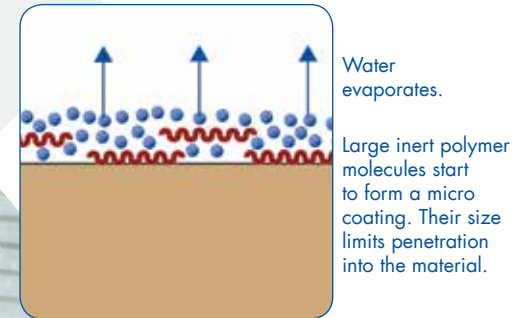

BROCMC0618

NEXT GENERATION IMPREGNATING SEALER

**THE ULTIMATE PROTECTION FOR NATURAL STONE,
TILES, PAVERS, BRICK, CONCRETE AND GROUT**

DRYTREAT
Excellence in sealing products™

ZILLIONS OF REASONS TO CHOOSE META CRÈME™

DRY-TREAT is the world leader in impregnating sealers.

META CRÈME™ is the next generation – an impregnating sealer which is technologically ahead of its time. **META CRÈME™** is the ultimate breathable impregnating sealer for protecting natural stone, tiles, masonry, pavers, concrete and grout.

Common Impregnators

No permanent bonding, so sealer is worn away by traffic and cleaning, and must be regularly re-applied.

Without a deep sealer barrier, water carrying harmful dirt and minerals can travel right up to the top surface and cause visible damage.