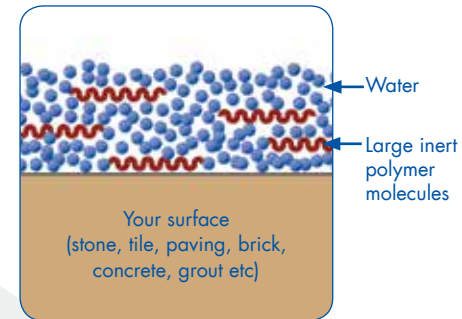

BROCMC0618

NEXT GENERATION IMPREGNATING SEALER

**THE ULTIMATE PROTECTION FOR NATURAL STONE,
TILES, PAVERS, BRICK, CONCRETE AND GROUT**

DRYTREAT
Excellence in sealing products™

ZILLIONS OF REASONS TO CHOOSE META CRÈME™

DRY-TREAT is the world leader in impregnating sealers.

META CRÈME™ is the next generation – an impregnating sealer which is technologically ahead of its time. **META CRÈME™** is the ultimate breathable impregnating sealer for protecting natural stone, tiles, masonry, pavers, concrete and grout.

Common Impregnators

No permanent bonding, so sealer is worn away by traffic and cleaning, and must be regularly re-applied.

Without a deep sealer barrier, water carrying harmful dirt and minerals can travel right up to the top surface and cause visible damage.

META CRÈME™

The deep, permanent META CRÈME™ barrier provides great stain protection, plus, by keeping water with dissolved impurities well away from the visible surface, you are protected against many other common types of unsightly damage (e.g. salt efflorescence, picture framing, spalling and freeze-thaw damage).