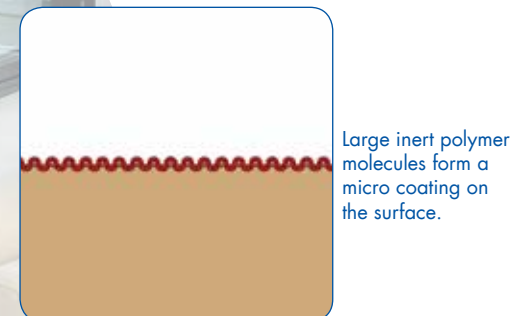

BROCMC0618

NEXT GENERATION IMPREGNATING SEALER

**THE ULTIMATE PROTECTION FOR NATURAL STONE,
TILES, PAVERS, BRICK, CONCRETE AND GROUT**

DRYTREAT
Excellence in sealing products™

ZILLIONS OF REASONS TO CHOOSE META CRÈME™

DRY-TREAT is the world leader in impregnating sealers.

META CRÈME™ is the next generation – an impregnating sealer which is technologically ahead of its time. **META CRÈME™** is the ultimate breathable impregnating sealer for protecting natural stone, tiles, masonry, pavers, concrete and grout.

Common Impregnators

No permanent bonding, so sealer is worn away by traffic and cleaning, and must be regularly re-applied.

Without a deep sealer barrier, water carrying harmful dirt and minerals can travel right up to the top surface and cause visible damage.