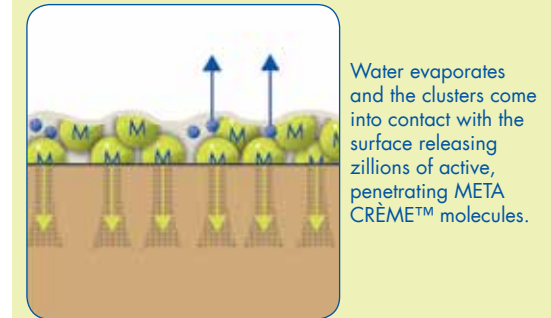

DRY-TREAT is the world leader in impregnating sealers.

META CRÈME™ is the next generation – an impregnating sealer which is technologically ahead of its time. **META CRÈME™** is the ultimate breathable impregnating sealer for protecting natural stone, tiles, masonry, pavers, concrete and grout.

Common Impregnators

No permanent bonding, so sealer is worn away by traffic and cleaning, and must be regularly re-applied.

Without a deep sealer barrier, water carrying harmful dirt and minerals can travel right up to the top surface and cause visible damage.

META CRÈME™

The deep, permanent META CRÈME™ barrier provides great stain protection, plus, by keeping water with dissolved impurities well away from the visible surface, you are protected against many other common types of unsightly damage (e.g. salt efflorescence, picture framing, spalling and freeze-thaw damage).