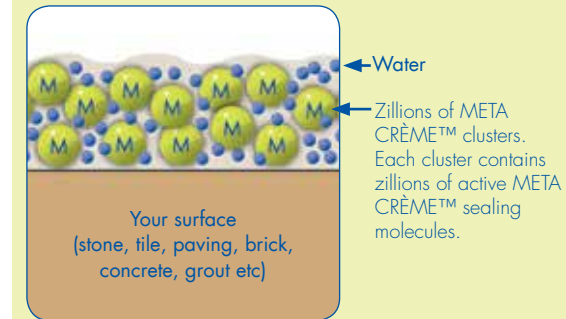

DRY-TREAT is the world leader in impregnating sealers.

META CRÈME™ is the next generation – an impregnating sealer which is technologically ahead of its time. **META CRÈME™** is the ultimate breathable impregnating sealer for protecting natural stone, tiles, masonry, pavers, concrete and grout.

Common Impregnators

No permanent bonding, so sealer is worn away by traffic and cleaning, and must be regularly re-applied.

Without a deep sealer barrier, water carrying harmful dirt and minerals can travel right up to the top surface and cause visible damage.

META CRÈME™

The deep, permanent META CRÈME™ barrier provides great stain protection, plus, by keeping water with dissolved impurities well away from the visible surface, you are protected against many other common types of unsightly damage (e.g. salt efflorescence, picture framing, spalling and freeze-thaw damage).